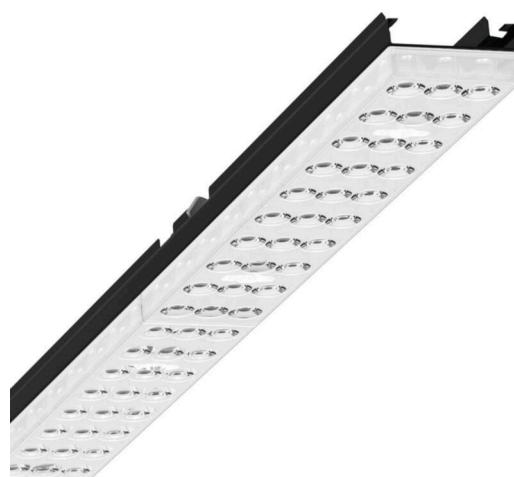

Device mount - Individual.Lens.Optic - direct wide distribution - visually continuous

Device mount made of a galvanised, profiled steel sheet; surface coated with polyester resin. Tool-free attachment with design-integrated pressure caps guarantee protection against theft and dismantling. Housing colour black RAL 9005; Direct, wide-beam light distribution using individual LED lens optic made of PMMA plastic. The single lens optics ensure absolute ease of assembly and are simple to maintain thanks to the easily cleaned surface. The inner rhythm of the 3-row single lens arrangement and the overriding device mount are perfectly in tune to guarantee a homogeneous appearance in the object. Electrical connection by means of a fixed, 3-pin, quick-fit plug connector and a free choice of phases. Integrated guide for fast contacting. They are exchangeable, permit modernisation and reliably prolong the service life of the overall system.

MECHANICS

Housing colour	black RAL 9005
Dimensions (LxWxH/DxH)	1531mm x 55mm x 33mm
Weight (net)	1.9kg
Type of installation	Mounting rail system installation, Light structure

Dimensions

L	1531 mm	Length
B	55 mm	Width
H	33 mm	Height

DEEP-LINK

<https://www.regiolux.de/en/article/19410004024>

Reference	LED 6000lm 840
ηLB	100 %
Φ ↓/↑	98 % / 2 %
UGR lat./long.	20.0 / 20.4