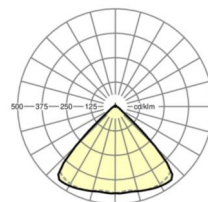

CHARACTERISTICS

Order number	19410004024
EAN number	4020863398829
Commodity code	94051190
Certification mark	IP 20, Protection class I, ENEC10 VDE, F, HACCP DIN10500/Food/IFS-application-related suitability/BRC, Indoor, CE
Impact resistance (IK rating)	IK03 (-20°C bis 40°C)
Ambient temperatur	ta -20°C to 40°C
Warranty period	5 years
State funding programs	BEG - Federal funding for efficient buildings (valid only for Germany)

ELECTRICAL ENGINEERING

Controller	Electronic driver (1 pcs.)
System output	37W
Mains voltage	230V/50Hz
Energy efficiency class/light source	D

LIGHTING TECHNOLOGY

Placement	LED, Colour rendering/Light colour CRI ≥ 80 / 4000K
Colour tolerance (MacAdam)	3SDCM
Photobiological safety (Luminaire)	RG1
Nominal luminous flux	6074lm
LED service life	50000h L80/B10 (Tq 40°C)
Luminaire luminous efficiency	162lm/W
Beam angle	95° (C0) / 95° (C90)
UGR lat./long.	20.0 / 20.4

MECHANICS

Housing colour	black RAL 9005
Dimensions (LxWxH/DxH)	1531mm x 55mm x 33mm
Weight (net)	1.9kg
Type of installation	Mounting rail system installation, Light structure

Dimensions

L	1531 mm	Length
B	55 mm	Width
H	33 mm	Height

DEEP-LINK

<https://www.regiolux.de/en/article/19410004024>

Reference	LED 6000lm 840
ηLB	100 %
Φ ↓/↑	98 % / 2 %
UGR lat./long.	20.0 / 20.4